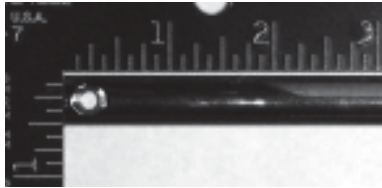

Stainless Steel Hatch Binding

Stainless steel 1 1/4" hatch binding . Hatch binding is sold in 10 foot sections.

HATCHBND \$78

Stainless Steel Stem Bead

Stainless steel 1/2" solid back generic stem bead. The stem beads are sold in 6 foot sections.

STEMBEAD \$78

Stainless Steel Piano Hinge

Stainless steel 1 1/2" piano hinge. This is a very common size that was used in many boats. The hinges are sold in 6 foot sections.

PIANOHNG \$86

Polished Stainless Steel Trim