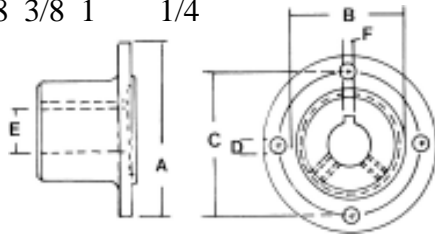

Nut and Key Sets

Double nut set, 2 nuts, 2 keys, and 1 cotter pin

NUTKEY1	for 1 inch shaft	$32
NUTKEY2	for 1 1/4 inch shaft	$32
NUTKEY3	for 1 1/2 inch shaft	$40

Single nut set

NUTKEY4	for 1 inch shaft	$31

Bronze Water intake scoops

SCOOPK	'K' 3/4" bronze water intake scoop	$55
SCOOPM	'M' 1" bronze water intake scoop	$75
SCOOP283	283 1 1/4" bronze water intake scoop	$103

Propellers

We carry both new and reconditioned bronze propellers. Call us to find out the proper prop size and pitch to use with your Chris Craft boat and engine. Please call for price and availability.

Prop Puller

Pulls 9 to 14 inch diameter props with 3/4 to 1 1/8 inch shafts.

PULLER	Prop Puller	$95

Flax Packing

FPACK	1/4 inch Flax Packing [per foot]	$2

Stainless Steel Tapered Propeller Shafts

1" Please call with length for price

1 1/4" Please call with length for price

1 1/2" Please call with length for price

Shafts are available up to 204 inches long. Please measure your shaft carefully. All prop shafts are made to order, and cannot be returned.

Strut Bearing

Strut bearing measuring 1" inner diameter, 1 1/4" outer diameter x 4" long.

STBEARING 1" ID, 1 1/4" OD x 4" Strut Bearing $62
Call for other size strut bearings [we need ID & OD]