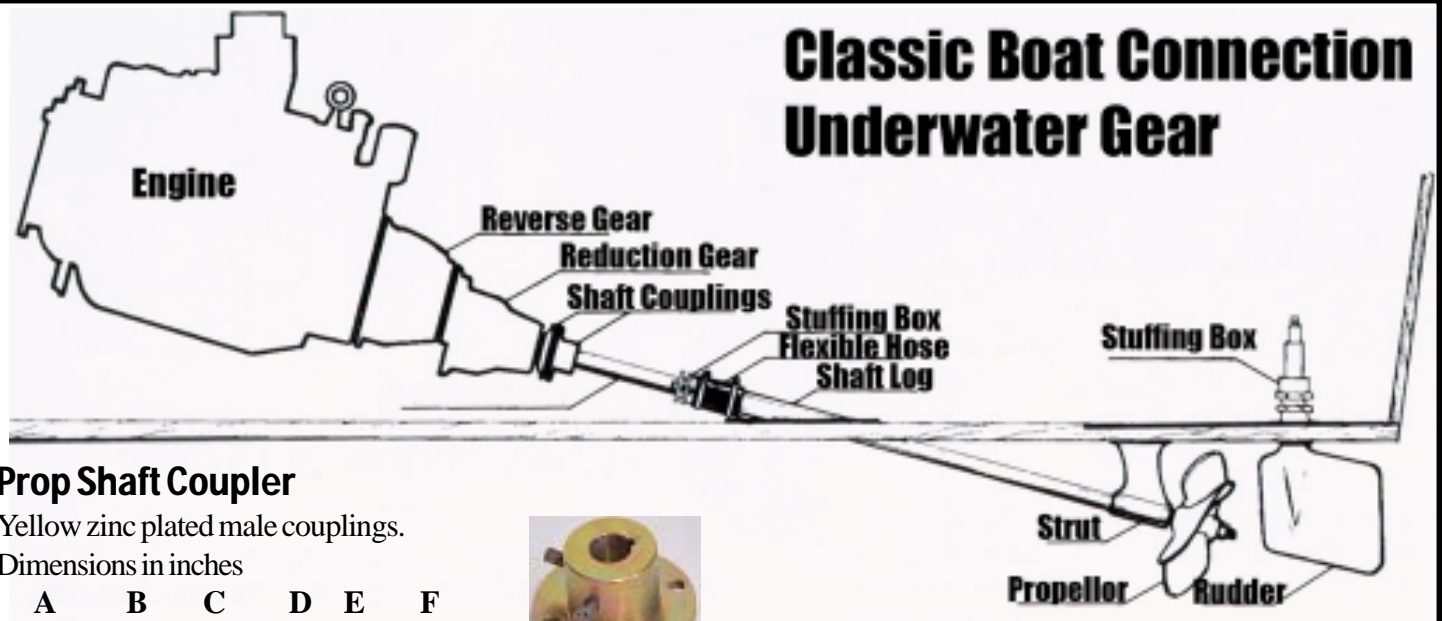

Classic Boat Connection Underwater Gear

Prop Shaft Coupler

Yellow zinc plated male couplings.

Dimensions in inches

	A	B	C	D	E	F
1)	4	2	3 1/4	3/8	1	1/4
2)	4 1/2	2 5/8	3 3/4	3/8	1 1/2	3/8
3)	4	2 5/8	3 1/4	3/8	1	1/4
4)	5	2 1/4	4 1/8	3/8	1	1/4