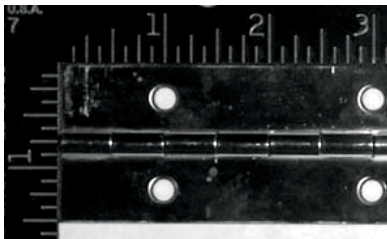

Stainless Steel Hatch Binding

Stainless steel 1 1/4" hatch binding . Hatch binding is sold in 10 foot sections.

HATCHBND \$95

Stainless Steel Stem Bead

Stainless steel 1/2" solid back generic stem bead sold in 6 foot sections.

STEMBEAD \$95

Stainless Steel Piano Hinge

Stainless steel 1 1/2" piano hinge. This is a very common size that was used in many boats. The hinges are sold in 6 foot sections.

PIANOHNG \$95

Polished Stainless Steel Trim

Original 7/8 inch style used by Chris Craft. It is drilled for #6 screws. Call for price and shipping costs.

SS10 10 ft

SS12 12 ft

SS6 6 ft Spray Rail

J-Trim Molding

Stainless steel replacement "J" molding. The molding is 6 feet long with nail holes on 3 inch centers.

RULE800 Rule 800 Gallon 12V bilge pump \$159

SW3 Three Way Switch [On-Off-Automatic] \$47

THRUB Bronze Thru-hull for 3/4" hose \$53

6VBILGEPMP Sailflo 750 Gallon 6V bilge pump \$89

Gold Braid Dock Line

Easy to handle dock lines can be stored wet. These rot mildew and abrasion resistant lines are unaffected by gas, oil, and marine growth. Fifteen foot rope has 1/2 inch diameter and has 12 inch loop at one end.