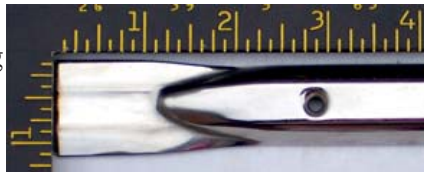

Stainless Steel Hatch Binding

Stainless steel 1 1/4" hatch binding . Hatch binding is sold in 10 foot sections.

HATCHBND \$95

Stainless Steel Stem Bead

Stainless steel 1/2" solid back generic stem bead sold in 6 foot sections.

STEMBEAD \$95

Stainless Steel Piano Hinge

Stainless steel 1 1/2" piano hinge. This is a very common size that was used in many boats. The hinges are sold in 6 foot sections.

PIANOHNG \$95

Polished Stainless Steel Trim

Original 7/8 inch style used by Chris Craft. It is drilled for #6 screws. Call for price and shipping costs.

SS10 10 ft

SS12 12 ft

SS6 6 ft Spray Rail

J-Trim Molding

Stainless steel replacement "J" molding. The molding is 6 feet long with nail holes on 3 inch centers.