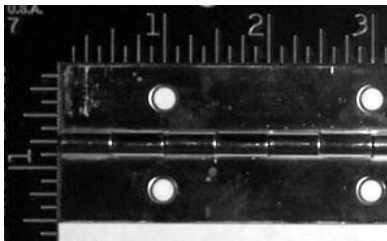

Stainless Steel Hatch Binding

Stainless steel 1 1/4" hatch binding . Hatch binding is sold in 10 foot sections.

HATCHBND \$78

Stainless Steel Stem Bead

Stainless steel 1/2" solid back generic stem bead sold in 6 foot sections.

STEMBEAD \$78

Stainless Steel Piano Hinge

Stainless steel 1 1/2" piano hinge. This is a very common size that was used in many boats. The hinges are sold in 6 foot sections.

PIANOHNG \$89

Polished Stainless Steel Trim

Original 7/8 inch style used by Chris Craft. It is drilled for #6 screws. Call for price and shipping costs.

SS10 10 ft

SS12 12 ft

SS6 6 ft Spray Rail

J-Trim Molding

Stainless steel replacement "J" molding. The molding is 6 feet long with nail holes on 3 inch centers.

Boat Dolly

4000 pound capacity boat dolly [two dollies will support a 8000 pound boat, a 17' wood runabout typically weighs around 2000 pounds.] Strong 11 gauge steel frame with a high gloss polyurethane finish featuring large 2' long bunks. The dollies each have four heavy duty 6" x 2" phenolic resin caster wheels that swivel on ball bearings. Two of the dolly wheels have locking mechanisms. The dollies can be shipped by UPS. For safety reasons, dollies must be used in pairs.