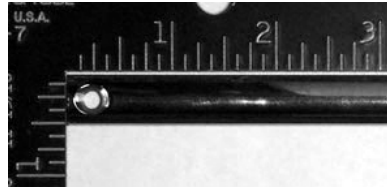

Stainless Steel Hatch Binding

Stainless steel 1 1/4" hatch binding . Hatch binding is sold in 10 foot sections.

HATCHBND \$78

Stainless Steel Stem Bead

Stainless steel 1/2" solid back generic stem bead sold in 6 foot sections.

STEMBEAD \$78

Stainless Steel Piano Hinge

Stainless steel 1 1/2" piano hinge. This is a very common size that was used in many boats. The hinges are sold in 6 foot sections.

PIANOHNG \$89

Polished Stainless Steel Trim

Original 7/8 inch style used by Chris Craft. It is drilled for #6 screws. Call for price and shipping costs.

SS10 10 ft

SS12 12 ft

SS6 6 ft Spray Rail

J-Trim Molding

Stainless steel replacement "J" molding. The molding is 6 feet long with nail holes on 3 inch centers.