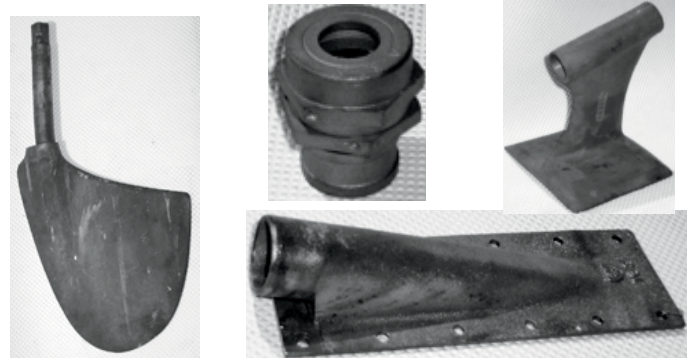

Stuffing boxes, shaft logs, struts, and rudders

Classic Boat Connection can also supply other underwater gear such as stuffing boxes, shaft logs, struts, and rudders. Please call us with your boat's hull number and any casting numbers you can read on your old part. We will then try to track down your part and give you price and availability of what you need.