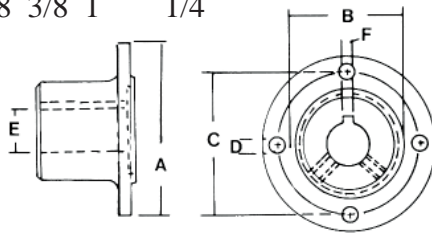

## Prop Shaft Coupler

Yellow zinc plated male couplings.

Dimensions in inches

	A	B	C	D	E	F
1)	4	2	3 1/4	3/8	1	1/4
2)	4 1/2	2 5/8	3 3/4	3/8	1 1/2	3/8
3)	4	2 5/8	3 1/4	3/8	1	1/4
4)	5	2 1/4	4 1/8	3/8	1	1/4

- COUPLER1 \$115
- COUPLER2 \$115
- COUPLER3 \$115
- COUPLER4 Call

## Strut Bearing

Strut bearing measuring 1" inner diameter, 1 1/4" outer diameter x 4" long.

- STBEARING 1" ID, 1 1/4" OD x 4" Strut Bearing \$68
- Call for other size strut bearings [we need ID & OD]